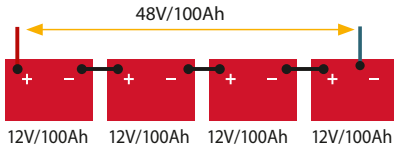

Battery Wiring: 12 VDC Batteries

12 VDC Batteries – series connection

12 VDC Batteries – parallel connection

Battery Wiring: 2 VDC Batteries

2 VDC Batteries – series connection to 12 VDC

For a series connection to 24V connect a total of 12 pieces 2V/200Ah batteries. For a series connection to 48V connect a total of 24 pieces 2V/200Ah batteries

2 VDC Batteries – series connection to 12 VDC and 400 Ah