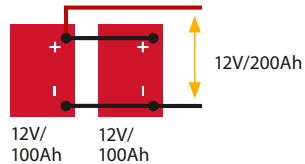

Battery Wiring: 12 VDC Batteries

12 VDC Batteries – series connection

12 VDC Batteries – parallel connection

Battery Wiring: 2 VDC Batteries

2 VDC Batteries – series connection to 12 VDC

For a series connection to 24V connect a total of 12 pieces 2V/200Ah batteries. For a series connection to 48V connect a total of 24 pieces 2V/200Ah batteries

2 VDC Batteries – series connection to 12 VDC and 400 Ah