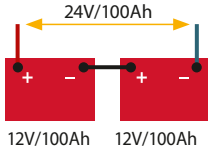

Battery Wiring: 12 VDC Batteries

12 VDC Batteries – series connection

12 VDC Batteries – parallel connection

Battery Wiring: 2 VDC Batteries

2 VDC Batteries – series connection to 12 VDC

For a series connection to 24V connect a total of 12 pieces 2V/200Ah batteries. For a series connection to 48V connect a total of 24 pieces 2V/200Ah batteries