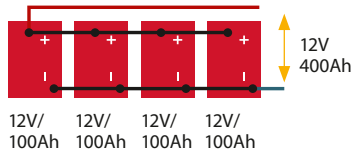

Battery Wiring: 12 VDC Batteries

12 VDC Batteries – series connection

12 VDC Batteries – parallel connection

Battery Wiring: 2 VDC Batteries

2 VDC Batteries – series connection to 12 VDC

For a series connection to 24V connect a total of 12 pieces 2V/200Ah batteries. For a series connection to 48V connect a total of 24 pieces 2V/200Ah batteries

2 VDC Batteries – series connection to 12 VDC and 400 Ah